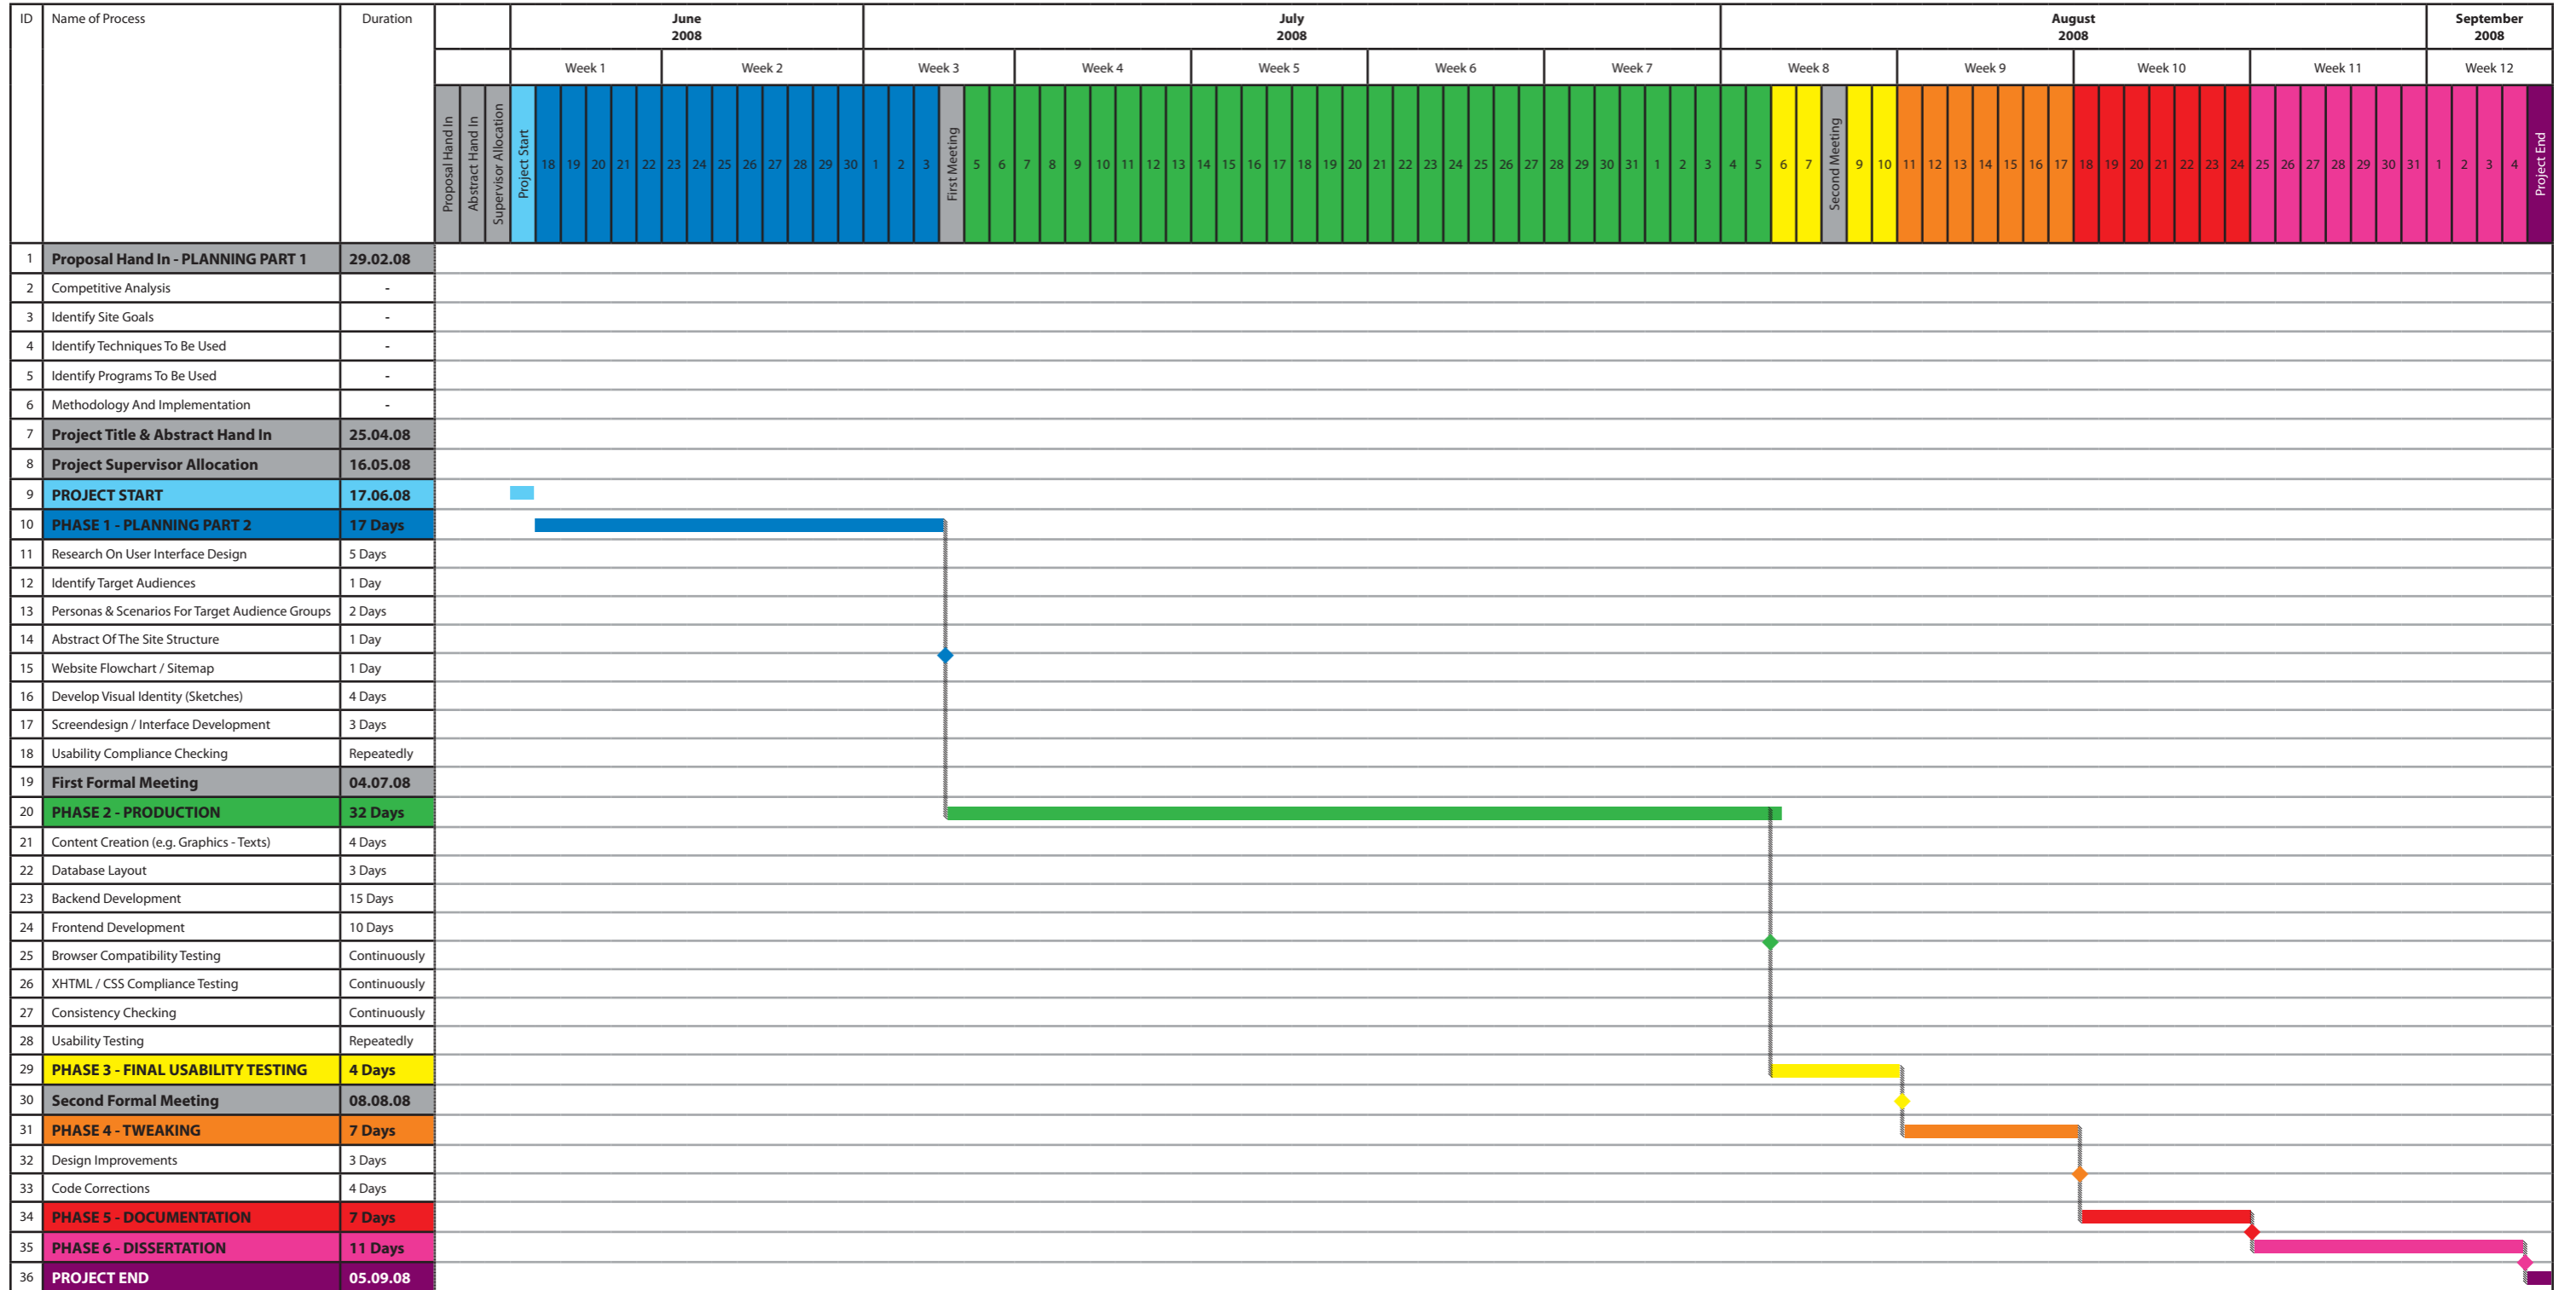

WORKFLOW SCHEDULE FOR POSTGRADUATE INDIVIDUAL PROJECT

- Project Start: 17.06.08
- ◆ Deadline Planning: 03.07.08
- ◆ Deadline Production: 05.08.08
- ◆ Deadline Final Usability Testing: 10.08.08
- ◆ Deadline Tweaking: 17.08.08
- ◆ Deadline Documentation: 24.08.08
- ◆ Deadline Dissertation: 04.09.08
- Project End: 05.09.08